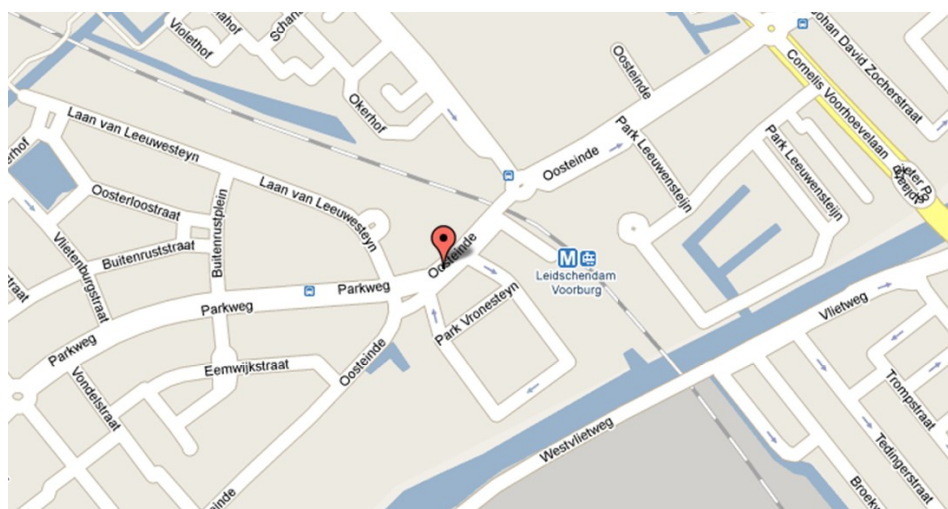

TRAVEL DIRECTIONS

Headquarters SolarCar International

Oosteinde 237

2271 EG Voorburg

Phone +31 70 89 19 493

GPS coordinates: Longitude Lat. 52° 4' 16.10'' Long. 4° 22' 50.31''

RECOMMENDATION: We advise you to travel by public transport or hired car.

PUBLIC TRANSPORT: Travel Directions from Rotterdam Airport to SolarCar's Headquarters

The fastest way is going by taxi to the station "Rotterdam Centraal" and go from there by train to the train station "Den Haag Centraal" (takes between 25-30 minutes). From here you buy a ticket for the tram and take the stairs upstairs to the trams number 3 and 4 in the direction of "Voorburg". You can take either the tram number 3 or 4 and get off in the tram station "Leidschendam/Voorburg" (ca. 5 minutes). Walk down the stairs, and go right. This is already the street of SolarCar's Headquarters: Oosteinde. Do not cross the street, but find number 237 (max. 1 min. walk from the tram station)

Slight left for the street 'Oosteinde'

Find number 237 on the street Oosteinde and ring the bell.

BY CAR: Travel Directions from Rotterdam Airport to SolarCar's Headquarters:

Follow the N209 for 300m and follow the signs '**A13 Delft/Den Haag**'

Get on the A13 in the Direction of Delft/Den Haag

Bear **E30 exit to Den Haag /Utrecht**

Follow the signs '**Voorburg /Den Haag /A12**'

Converge with the A12

Take **exit 4 'Voorburg'**

Turn **RIGHT** in Prins Bernhardlaan (signposted Voorburg /Leidschendam)